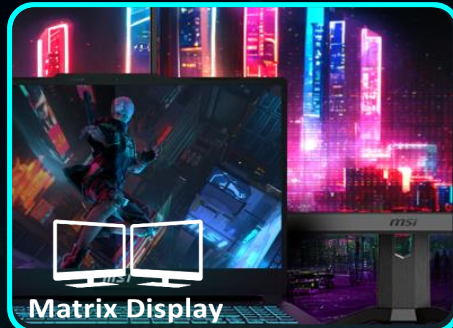

Matrix Display