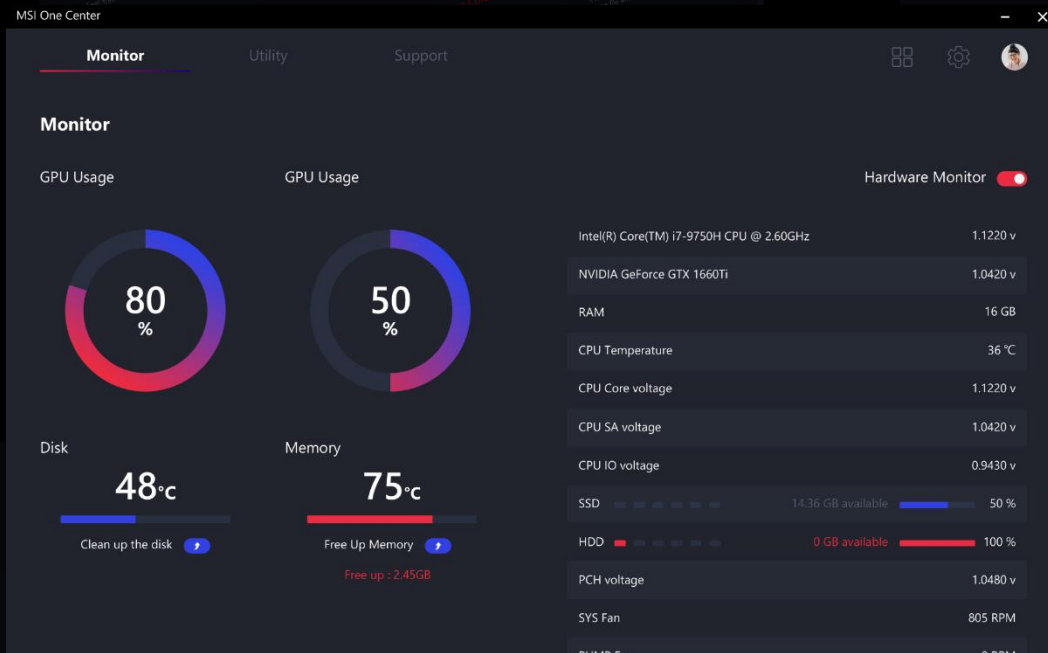

30%
Larger

30% Larger Touchpad Design

MSI Center

Smarter, Faster, More Personal

POWERED BY
MSI AI ENGINE

reddot winner 2022

New Updates

- Recommended Feature Set
- Consolidated Services + Hardware Diagnosis

General Settings

- Monitor
- User Scenario
- Gaming Mode
- Gaming Highlights

Useful Features

- Smart Auto
- MSI Sound Tune (Noise Cancellation)
- Smart Image Finder

NEW!

Recommended Feature Set

MSI Center

Let's build your own MSI Center!