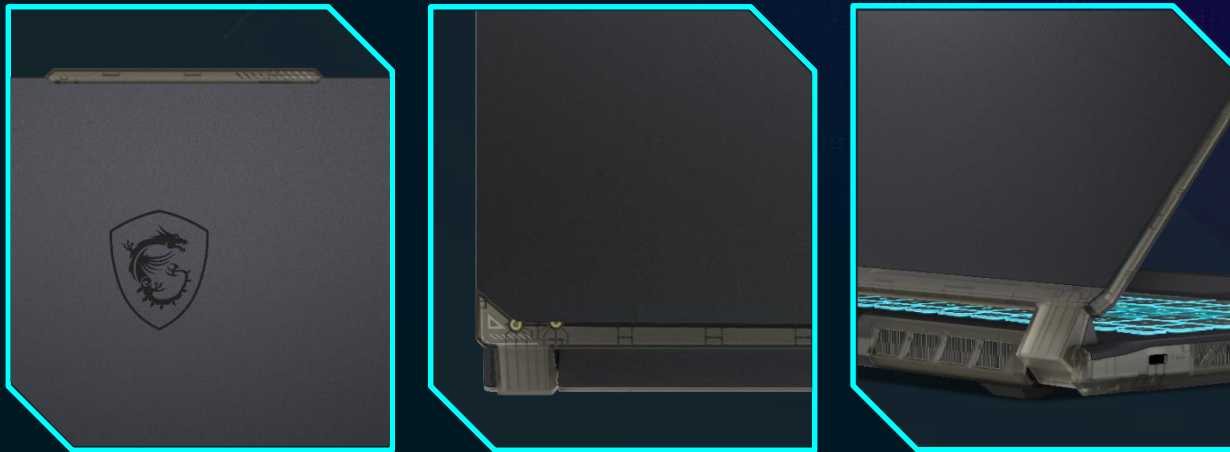

"C15" is the exact incarnation of **Cyborg 15**:
A sleek-shaped, mechanized body full of capabilities.

In year 2046, A.I., robots and cybernetic technologies have evolved to an unprecedented level. As they become more self-aware, human and robots are divided into forces against each other.

"C15", YOUNG CYBORG FIGHTER IN PURSUIT OF TRUE IDENTITY

A young man codenamed "C15", who works for a human authority's special force against robots, undertook cybernetic augmentations and became a cyborg.

Translucent
Material

All-New Mechanized Design

With translucent parts surrounding chassis and keyboard, creating a see-through affect on the exterior; stuff corners, cybernetic-like decorative lines and text from top to bottom, envision cyberpunk future through this brand-new design.

01

Thin & Light Body

With a **1.98kg weight** and **21.95mm** thinness, Cyborg 15 is perfect for on-the-go gaming. The integration of aluminum material on cover guarantees a smooth, high-quality feel on first contact and keeps it light.