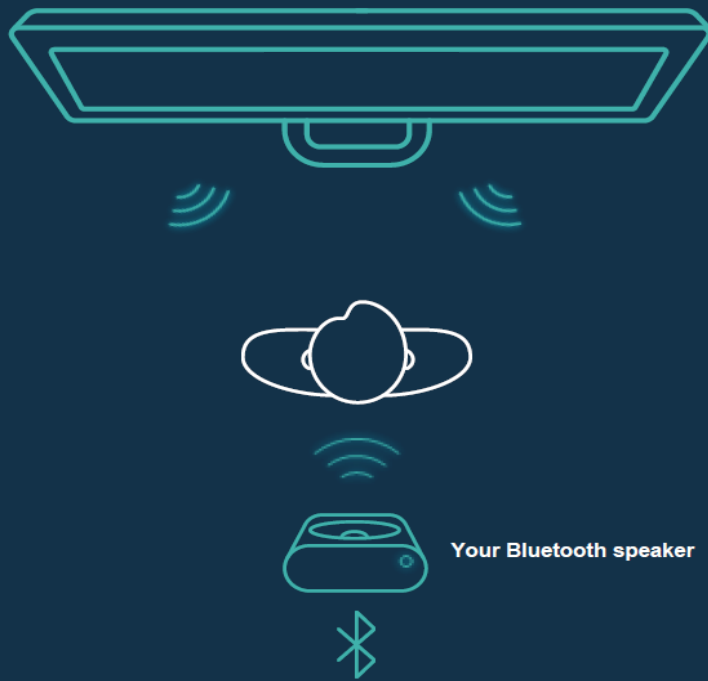

Cyborg 15 comes with a twin-speaker sound system in such compact body. Equipped with 2 pairs of 2W speaker, hear a great sound with crisp and clear experience.

Nahimic EasySurround

Available in CES 2023

Easy Surround creates a **realistic immersive audio experience** with **any Bluetooth speakers** positioned as a rear speaker in combination with your front speaker.

Easy Surround
Activated
EASY SURROUND
Help