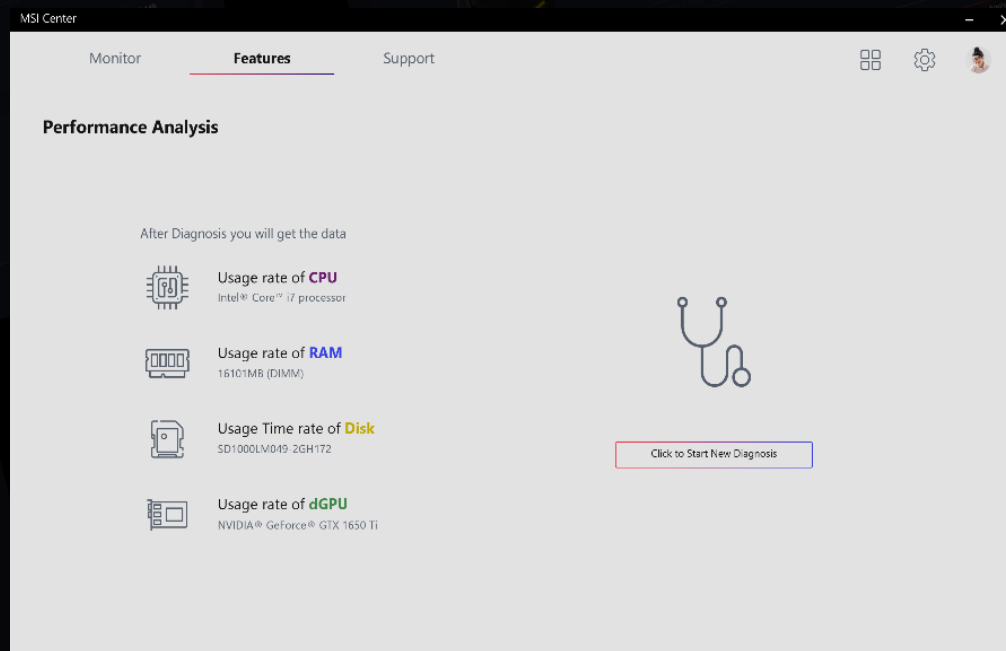

Performance Analysis

Quick check your Performance Analysis