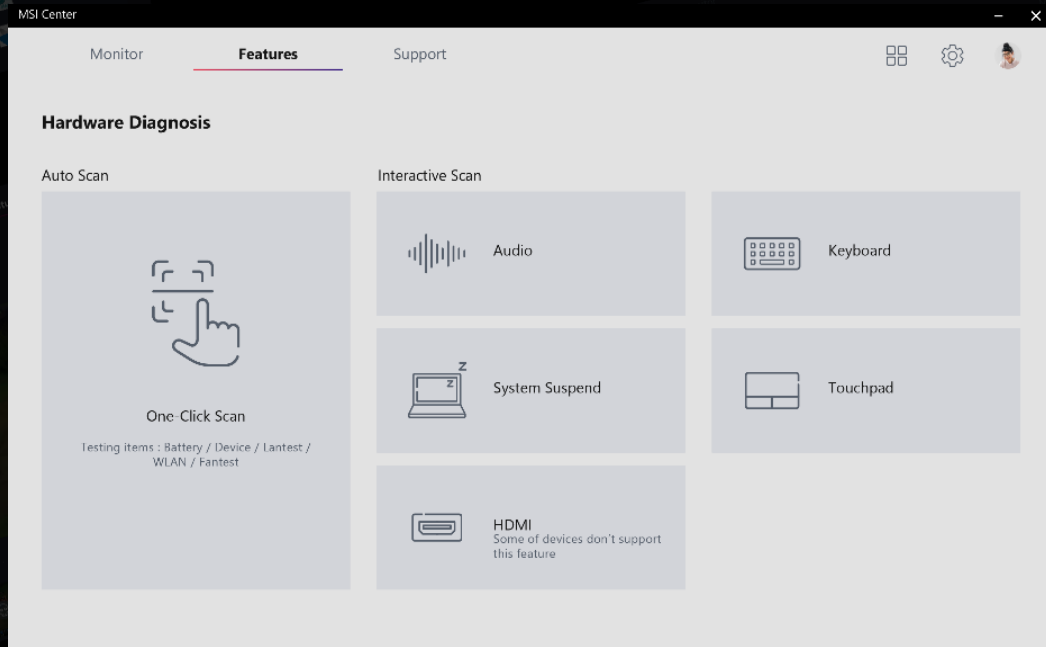

Integrate useful functions from MSI Center Pro

Consolidated Services + Hardware Diagnosis

Hardware Diagnosis

Quick check your Hardware